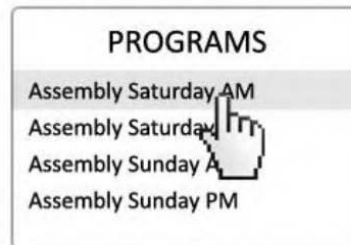

Enter your username and password

Username
usa-test-vwr

Password
*****

☐ Remember my username

Click the program you want to view