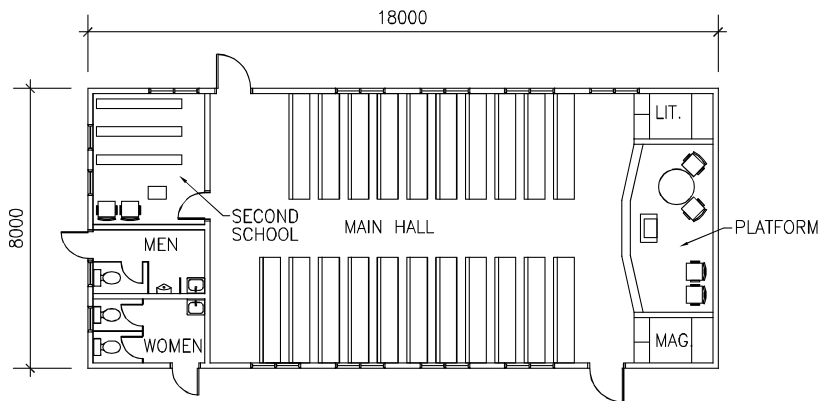

FRONT ELEVATION

END ELEVATION

REAR ELEVATION

END ELEVATION

GROUND FLOOR

TITLE: KINGDOM HALL WITH SECOND SCHOOL
AND INTERIOR TOILETS (ACCESSIBLE
FROM OUTSIDE)

NOTES:

1. SEATING CAPACITY

BENCHES: 135
CHAIRS: 110

SCALE: 1:200

REVISION DATE: 12 NOV 00

SHEET NO. 05