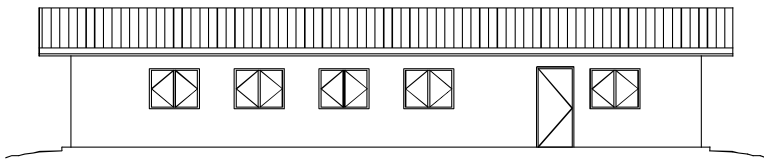

FRONT ELEVATION

END ELEVATION

REAR ELEVATION

END ELEVATION

GROUND FLOOR

TITLE: KINGDOM HALL WITH SECOND SCHOOL
AND INTERIOR TOILETS (ACCESSIBLE
FROM OUTSIDE)

NOTES:

1. SEATING CAPACITY

BENCHES: 135
CHAIRS: 110

SCALE: 1:200

REVISION DATE: 12 NOV 00

SHEET NO. 05