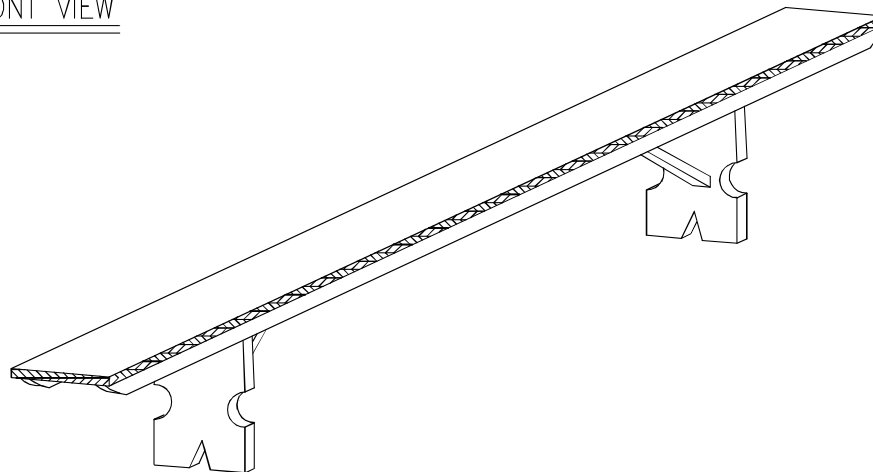

TOP VIEW

FRONT VIEW

SIDE VIEW

ISOMETRIC

TITLE: **STANDARD KINGDOM HALL BENCHES
WITHOUT BACK (WOOD)**

NOTES:

SCALE: 1:20

REVISION DATE: 12 NOV 00