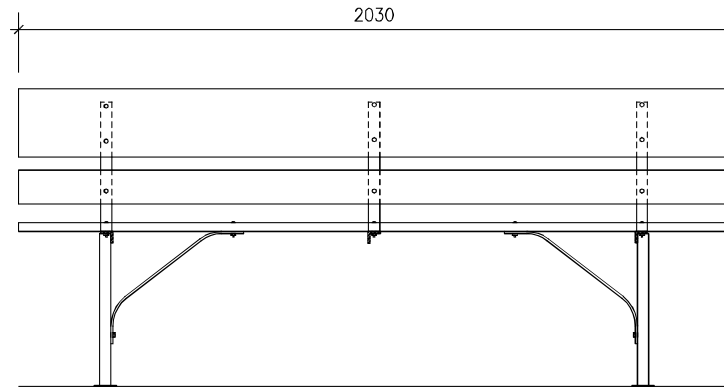

SIDE ELEVATION

FRONT ELEVATION
(OPTION 1)

FRONT ELEVATION
(OPTION 2 w/CENTER SUPPORT)

TITLE: STANDARD KINGDOM HALL BENCHES
(STEEL/WOOD)

NOTES:

SCALE: 1:20

REVISION DATE: 12 NOV 00

SHEET NO. 10