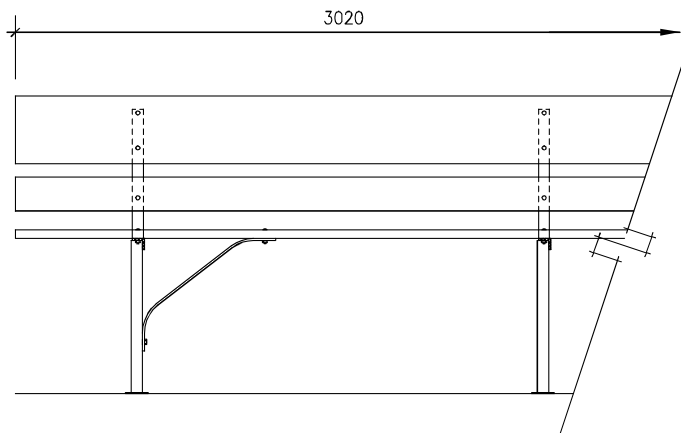

SIDE ELEVATION

FRONT ELEVATION
(OPTION 1)

FRONT ELEVATION
(OPTION 2 w/CENTER SUPPORT)

TITLE: STANDARD KINGDOM HALL BENCHES
(STEEL/WOOD)

NOTES:

SCALE: 1:20

REVISION DATE: 12 NOV 00

SHEET NO. 10